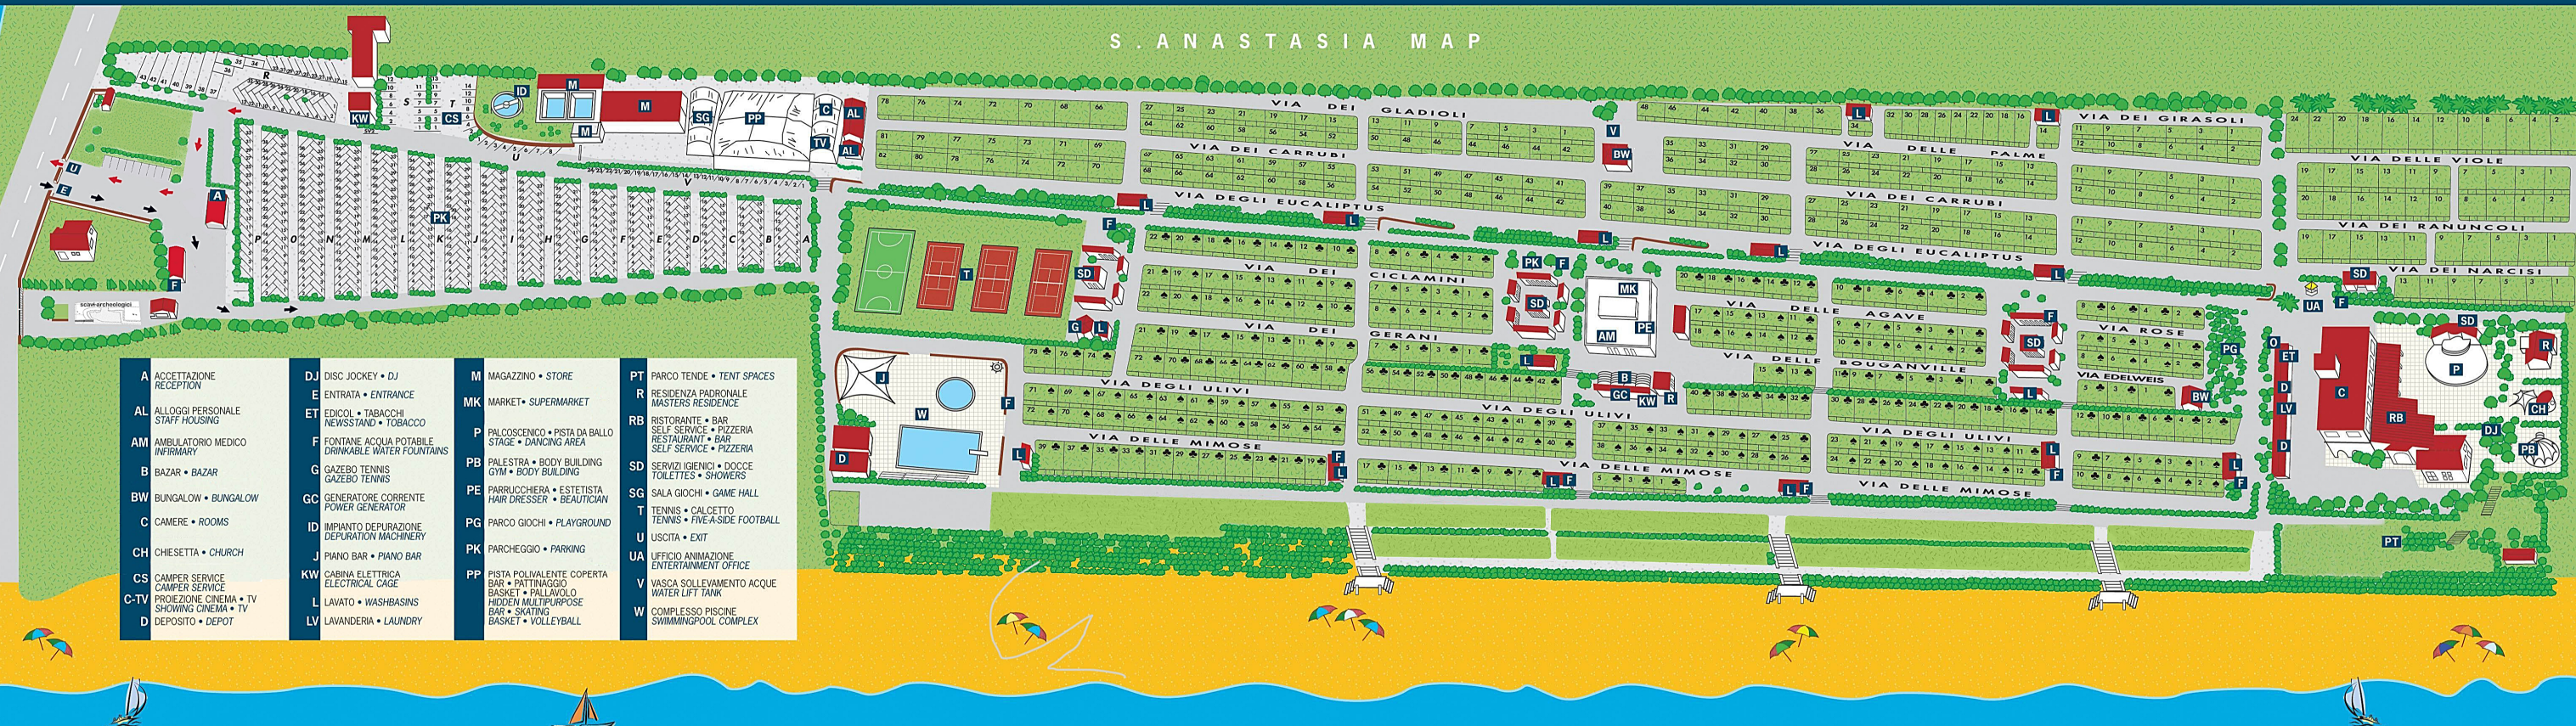

S. ANASTASIA MAP

A ACCETTAZIONE RECEPTION	DJ DISC JOCKEY • DJ	M MAGAZZINO • STORE	PT PARCO TENDE • TENT SPACES
AL ALLOGGI PERSONALE STAFF HOUSING	E ENTRATA • ENTRANCE	MK MARKET • SUPERMARKET	R RESIDENZA PADRONALE MASTERS RESIDENCE
AM AMBULATORIO MEDICO INFIRMARY	ET EDICOLI • TABACCHI NEWSSTAND • TOBACCO	P PALCOSCENICO • PISTA DA BALLO STAGE • DANCING AREA	RB RISTORANTE • BAR SELF SERVICE • PIZZERIA RESTAURANT • BAR SELF SERVICE • PIZZERIA
B BAZAR • BAZAR	F FONTANE ACQUA POTIBILE DRINKABLE WATER FOUNTAINS	PB PALESTRA • BODY BUILDING GYM • BODY BUILDING	SD SERVIZI IGIENICI • DOCCE TOILETTES • SHOWERS
BW BUNGALOW • BUNGALOW	G GAZEBO TENNIS GAZEBO TENNIS	PE PARRUCCHIERA • ESTETISTA HAIR DRESSER • BEAUTICIAN	SG SALA GIOCHI • GAME HALL
C CAMERE • ROOMS	GC GENERATORE CORRENTE POWER GENERATOR	PG PARCO GIOCHI • PLAYGROUND	T TENNIS • CALCETTO TENNIS • FIVE-A-SIDE FOOTBALL
CH CHIESETTA • CHURCH	ID IMPIANTO DEPURAZIONE DEPURATION MACHINERY	PK PARCHEGGIO • PARKING	U USCITA • EXIT
CS CAMPER SERVICE CAMPER SERVICE	J PIANO BAR • PIANO BAR	PP PISTA POLIVALENTE COPERTA BAR • PATTINAGGIO BASKET • PALLAVOLO HIDDEN MULTIPURPOSE BAR • SKATING BASKET • VOLLEYBALL	UA UFFICIO ANIMAZIONE ENTERTAINMENT OFFICE
C-TV PROIEZIONE CINEMA • TV SHOWING CINEMA • TV	KW CABINA ELETTRICA ELECTRICAL CAGE		V VASCA SOLLEVAMENTO ACQUE WATER LIFT TANK
D DEPOSITO • DEPOT	L LAVATO • WASHBASINS		W COMPLESSO PISCINE SWIMMINGPOOL COMPLEX
	LV LAVANDERIA • LAUNDRY		